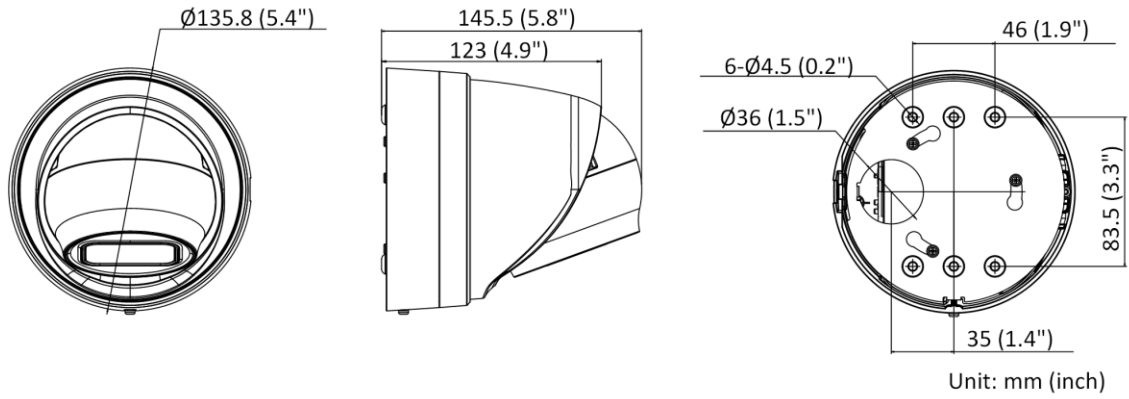

DS-2CD2H86G2-IZS (2.8 to 12 mm)

▪ **Dimension**

▪ **Accessory**

▪ **Optional**

DS-1476ZJ-SUS Corner Mount	DS-1473ZJ-135B Wall Mount	DS-1475ZJ-SUS Vertical Pole Mount	DS-1473ZJ-135 Wall Mount	DS-1471ZJ-135 Pendant Mount